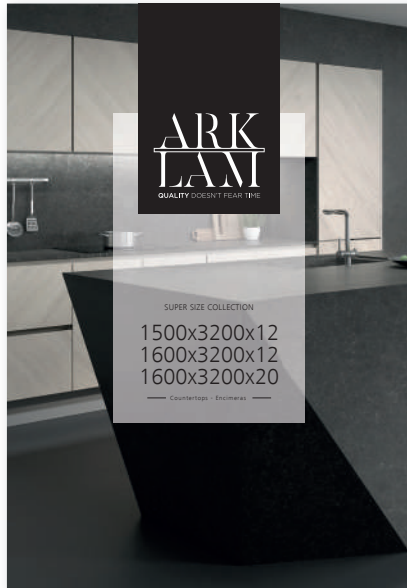

FOLDER 20MM ARKLAM

El interior de la caja contiene (taco 6,5x20):

FOLDER 20A (4 tacos):

Pure Super White Hond
Pure Grey Hond
Pure Visión Hond
Pure Black Hand

FOLDER 20B (4 tacos):

Pure Super White Polished
Pierre Bleu Hond R.
Vulcano Silk
Brazil Super White Hond

FOLDER 20C (4 tacos):

Calacatta Paonazzo Hond
Calacatta Paonazzo Polished
Estuario Hond
Estuario Polished

Otras opciones a elegir por el comercial:

Formato de taco 15x30. Cada folder contiene una única pieza.

Formato de taco 14x15. Cada folder contiene 2 piezas

ARKLAM
Countertops
QUALITY DOESN'T FEAR TIME

TREATMENT OF EDGES
TRATAMIENTO DE CANTOS

PROPERTIES
PROPIEDADES

- Highly UV Resistant/
  Resistente a los rayos UV
- Waterproof
  Impermeable
- Recyclable
  Reciclable
- Frost resistance/
  Resistente a las heladas
- Resistance to high temperatures
  Resistente a altas temperaturas
- Resistant to stains/
  Resistente a las manchas
- Resistant to scratches/
  Resistente al rayado
- Easy to clean/
  Fácil de limpiar