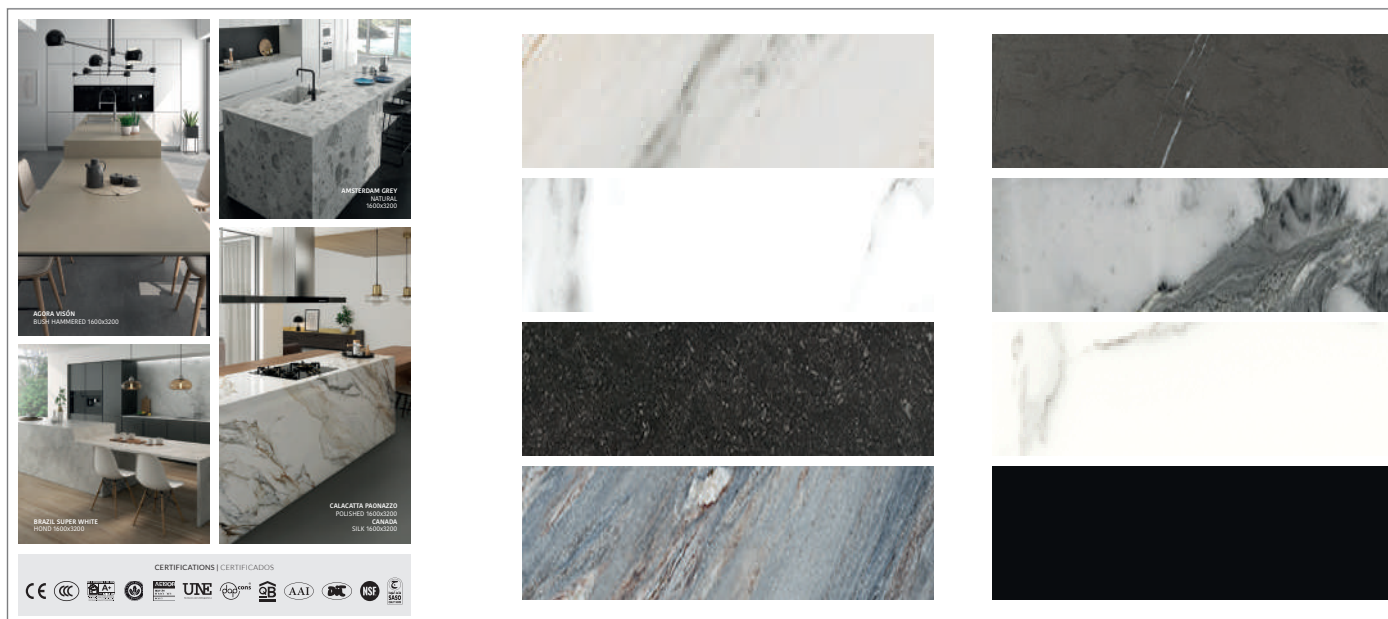

FOLDER 12D (8 tacos):

Calacatta Paonazzo Hond
Calacatta Paonazzo Polished
Canada Silk
Invisible Grey Polished
Invisible Grey Hond
Amsterdam Grey Natural
Agora Visón Bush Hammered
Mirage Grey Bush Hammered