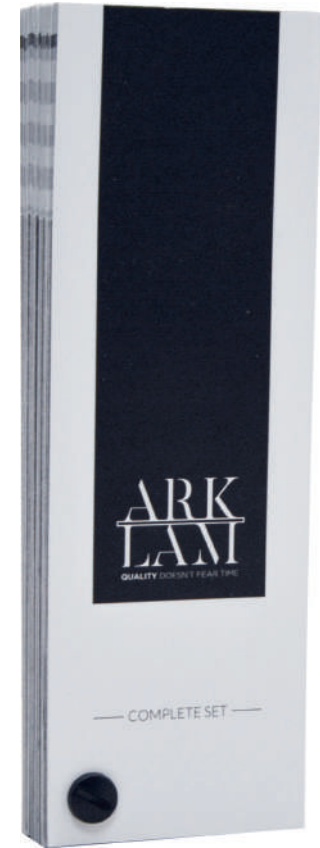

PANTONERA

CS015 Pantonera Arklam